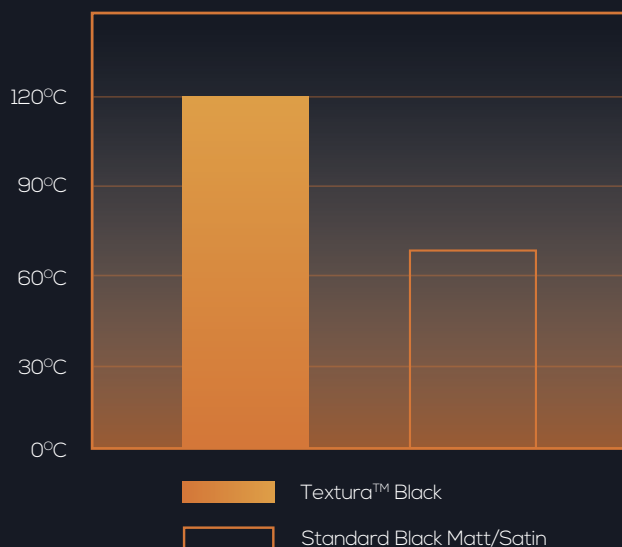

Tough against the elements and the likes of abrasion and heat, Textura™ is already a sought-after choice for:

- Fencing
- Shelving
- Racking Systems
- Containers

Featuring a subtle, sand-like texture, Textura™ is a low-gloss, tactile alternative to standard powder coated finishes like gloss, satin or matt. Textura™ colours are identical to non-textured powder coats, with the added benefit of superior durability and resilience.

DURABILITY TESTING

Textura™ is the new standard for powder coating durability, and it's been put to the test.

When assessed against a non textured powder coat:

Test 1:

Abrasion Resistance Test

Textura™ Black performed **625x** better in an Abrasion Resistance Test.

625x

Test 2:

1 Hour Heat Wrap Marking Test

When put under a 1 Hour Heated Wrap Marking Test, standard black matt/satin began to bubble and stripe at 70°C. Textura™ Black remained unaffected until **120°C**.

Test 3:

Cooling Property Test

Textura™ Black remains on average **2°C cooler** on the surface than the standard black matt/satin when run under a Cooling Property Test (both products placed in a 200°C oven for 20 mins, and left to cool for 12.5 minutes).