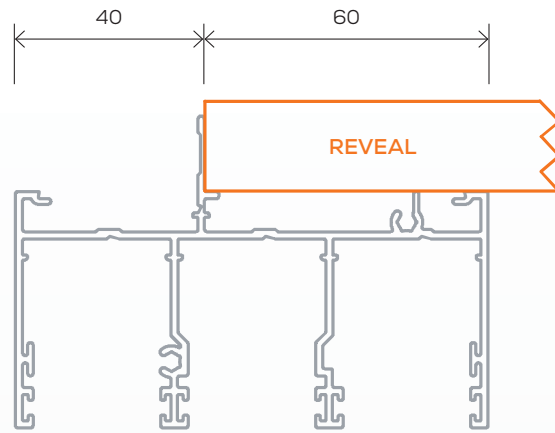

Note: Diagrams are not to scale. They are illustrations only, and may not accurately represent the product. Their purpose is to show the profile dimensions.

Signature Sliding Door (100mm)

80mm '600 pascal sill' available
17mm and 32mm 'low profile sill' available

Signature

Signature Sliding Door (166mm)

80mm '600 pascal sill' available
17mm and 32mm 'low profile sill' available

PROFILE DIMENSIONS

Note: Diagrams are not to scale. They are illustrations only, and may not accurately represent the product. Their purpose is to show the profile dimensions.

Commercial Sliding Door (100mm)

84mm '600 pascal sill' available
19mm 'low profile sill' available

Commercial Sliding Door (150mm)

86mm '600 pascal sill' available
21mm 'low profile sill' available

REVEAL SETBACKS

Note: Diagrams are not to scale

Signature Cavity Sliding Door (100mm)

Signature Cavity Sliding Door (166mm)

REVEAL SETBACKS

Commercial Cavity Sliding Door (100mm)

Commercial Cavity Sliding Door (200mm)

Commercial Cavity Sliding Door (150mm)