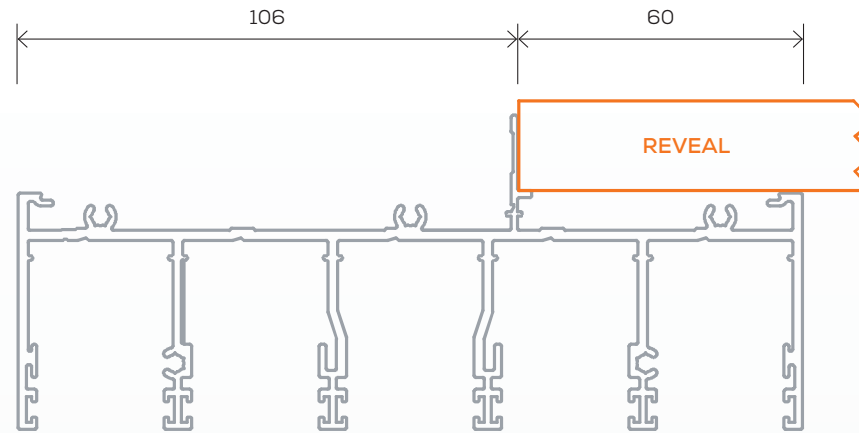

Note: Diagrams are not to scale. They are illustrations only, and may not accurately represent the product. Their purpose is to show the profile dimensions.

Signature Sliding Door (100mm)

80mm '600 pascal sill' available
17mm and 32mm 'low profile sill' available

Signature

Signature Sliding Door (166mm)

80mm '600 pascal sill' available
17mm and 32mm 'low profile sill' available

PROFILE DIMENSIONS

Note: Diagrams are not to scale. They are illustrations only, and may not accurately represent the product. Their purpose is to show the profile dimensions.

Commercial Sliding Door (100mm)

84mm '600 pascal sill' available
19mm 'low profile sill' available

Commercial Sliding Door (150mm)

86mm '600 pascal sill' available
21mm 'low profile sill' available

REVEAL SETBACKS

Note: Diagrams are not to scale

Signature Cavity Sliding Door (100mm)

Signature Cavity Sliding Door (166mm)

REVEAL SETBACKS

Commercial Cavity Sliding Door (100mm)

Commercial Cavity Sliding Door (200mm)

Commercial Cavity Sliding Door (150mm)