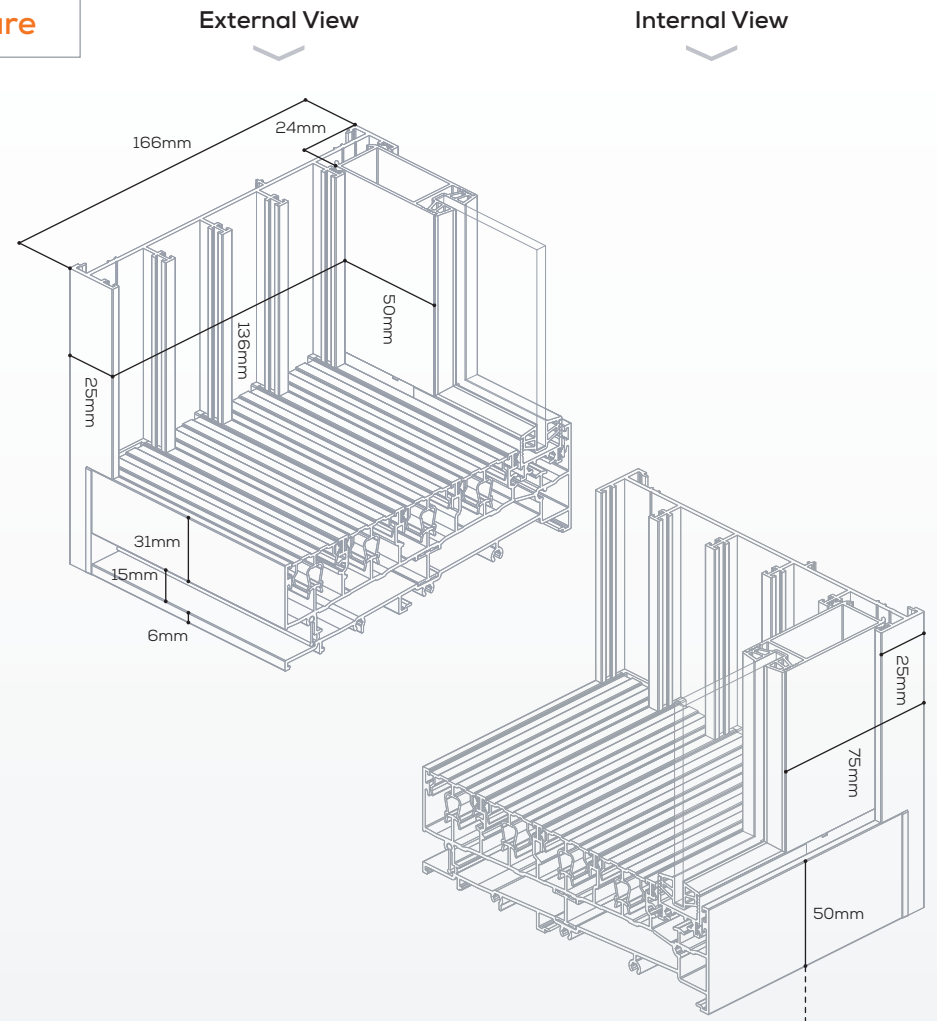

SF2118
Highlander

SF2118
Traditional Federation

SF2118
Australian Federation

Types of Colonial Bar

Scale 5:1

Raised

Flat

PROFILE DIMENSIONS

Note: Diagrams are not to scale. They are illustrations only, and may not accurately represent the product. Their purpose is to show the profile dimensions.

Signature Sliding Door (100mm)

80mm '600 pascal sill' available
17mm and 32mm 'low profile sill' available

Signature

Signature Sliding Door (166mm)

80mm '600 pascal sill' available
17mm and 32mm 'low profile sill' available

PROFILE DIMENSIONS

Note: Diagrams are not to scale. They are illustrations only, and may not accurately represent the product. Their purpose is to show the profile dimensions.