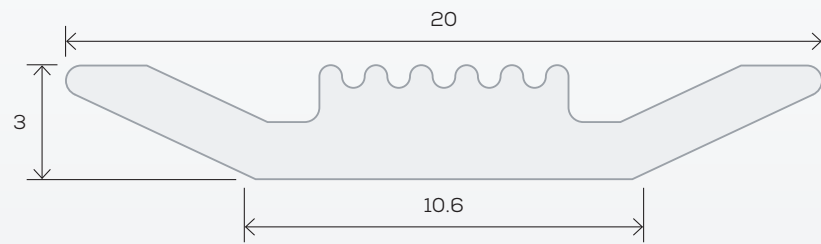

CSS

CSSS

CSSSSC

CSSSSSSC

COLONIAL BAR OPTIONS

Design Options

SF2118
Traditional Colonial

SF2118
Australian Colonial

SF2118
Highlander

SF2118
Traditional Federation

SF2118
Australian Federation

Types of Colonial Bar

Scale 5:1

Raised

Flat

PROFILE DIMENSIONS

Note: Diagrams are not to scale. They are illustrations only, and may not accurately represent the product. Their purpose is to show the profile dimensions.

Signature Sliding Door (100mm)

80mm '600 pascal sill' available
17mm and 32mm 'low profile sill' available

Signature

Signature Sliding Door (166mm)

80mm '600 pascal sill' available
17mm and 32mm 'low profile sill' available

PROFILE DIMENSIONS

Note: Diagrams are not to scale. They are illustrations only, and may not accurately represent the product. Their purpose is to show the profile dimensions.