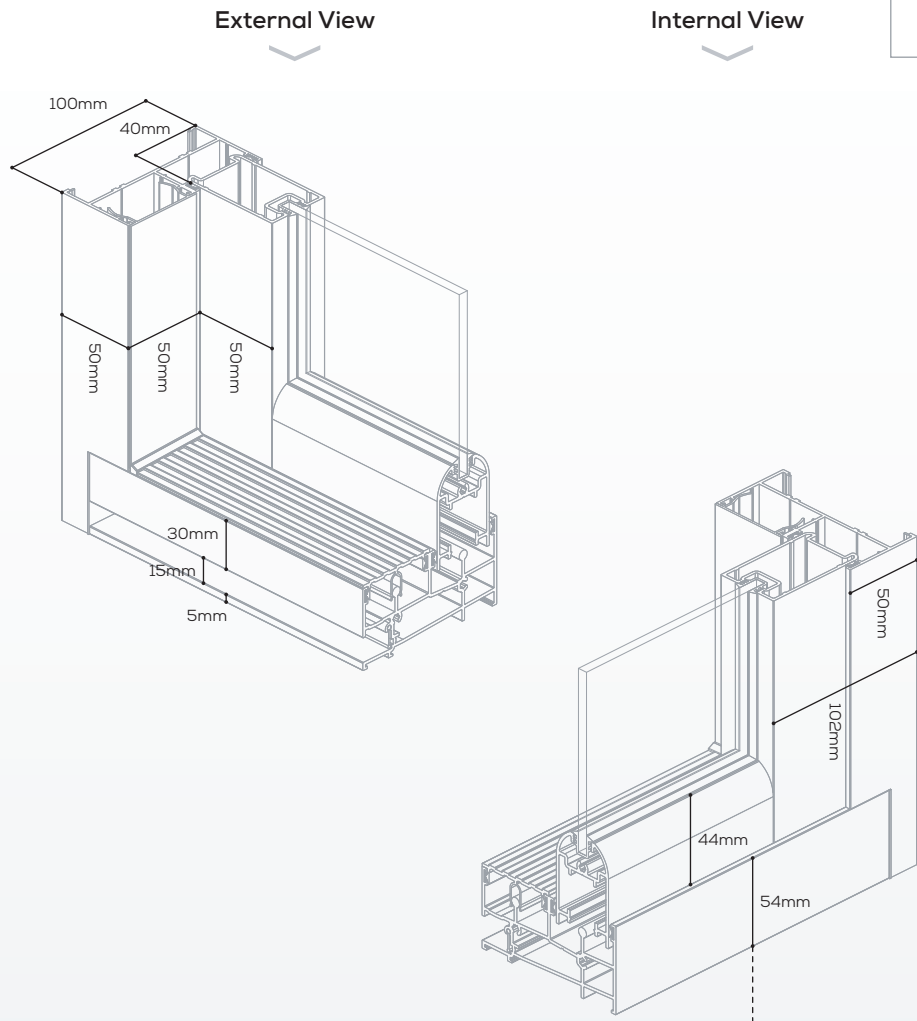

Note: Diagrams are not to scale. They are illustrations only, and may not accurately represent the product. Their purpose is to show the profile dimensions.

Signature Sliding Door (100mm)

80mm '600 pascal sill' available
17mm and 32mm 'low profile sill' available

Signature

Signature Sliding Door (166mm)

80mm '600 pascal sill' available
17mm and 32mm 'low profile sill' available

PROFILE DIMENSIONS

Note: Diagrams are not to scale. They are illustrations only, and may not accurately represent the product. Their purpose is to show the profile dimensions.

Commercial Sliding Door (100mm)

84mm '600 pascal sill' available
19mm 'low profile sill' available

Commercial Sliding Door (150mm)

86mm '600 pascal sill' available
21mm 'low profile sill' available

REVEAL SETBACKS

Note: Diagrams are not to scale

Signature Cavity Sliding Door (100mm)

Signature Cavity Sliding Door (166mm)

REVEAL SETBACKS

Commercial Cavity Sliding Door (100mm)

Commercial Cavity Sliding Door (200mm)

Commercial Cavity Sliding Door (150mm)