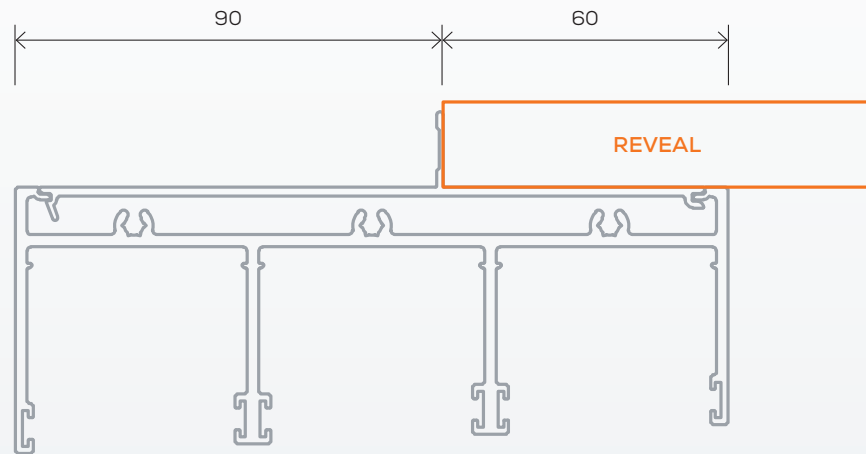

Note: Diagrams are not to scale

Signature Cavity Sliding Door (100mm)

Signature Cavity Sliding Door (166mm)

REVEAL SETBACKS

Commercial Cavity Sliding Door (100mm)

Commercial Cavity Sliding Door (200mm)

Commercial Cavity Sliding Door (150mm)