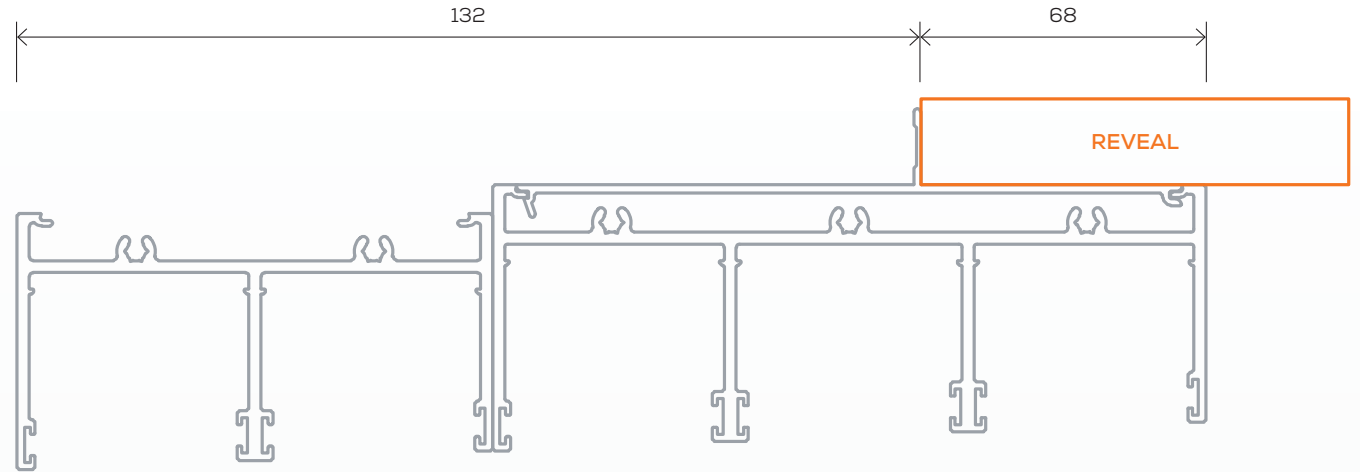

Note: Diagrams are not to scale

Signature Cavity Sliding Door (100mm)

Signature Cavity Sliding Door (166mm)

REVEAL SETBACKS

Commercial Cavity Sliding Door (100mm)

Commercial Cavity Sliding Door (200mm)

Commercial Cavity Sliding Door (150mm)