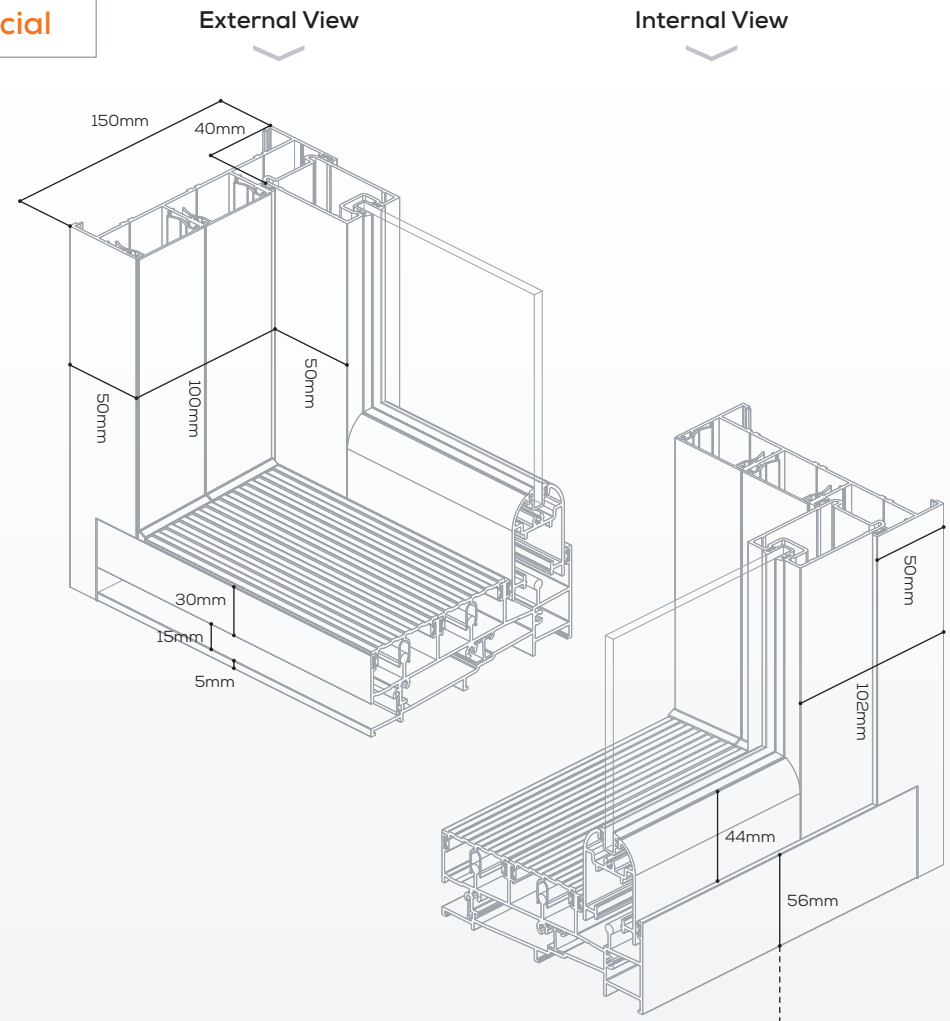

Note: Diagrams are not to scale. They are illustrations only, and may not accurately represent the product. Their purpose is to show the profile dimensions.

Signature Sliding Door (100mm)

80mm '600 pascal sill' available
17mm and 32mm 'low profile sill' available

Signature

Signature Sliding Door (166mm)

80mm '600 pascal sill' available
17mm and 32mm 'low profile sill' available

PROFILE DIMENSIONS

Note: Diagrams are not to scale. They are illustrations only, and may not accurately represent the product. Their purpose is to show the profile dimensions.

Commercial Sliding Door (100mm)

84mm '600 pascal sill' available
19mm 'low profile sill' available

Commercial Sliding Door (150mm)

86mm '600 pascal sill' available
21mm 'low profile sill' available

REVEAL SETBACKS

Note: Diagrams are not to scale

Signature Cavity Sliding Door (100mm)

Signature Cavity Sliding Door (166mm)

REVEAL SETBACKS

Commercial Cavity Sliding Door (100mm)

Commercial Cavity Sliding Door (200mm)

Commercial Cavity Sliding Door (150mm)