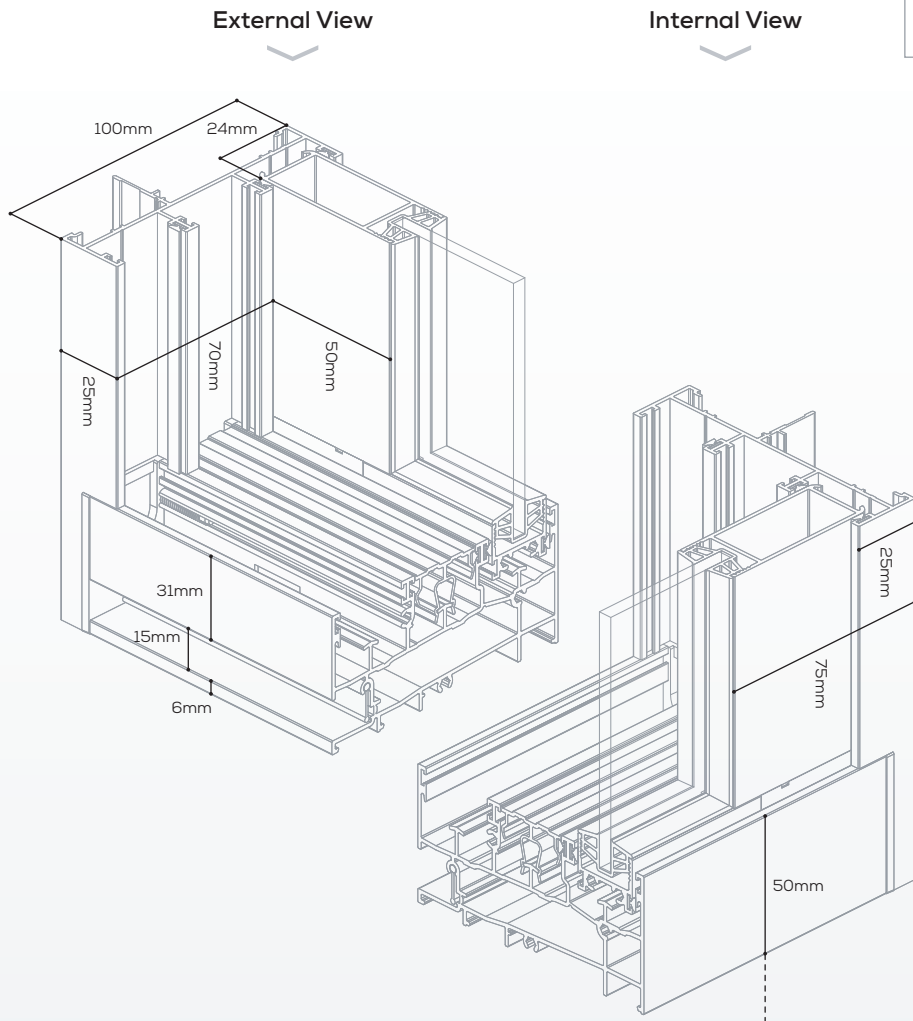

SF2118
Highlander

SF2118
Traditional Federation

SF2118
Australian Federation

Types of Colonial Bar

Scale 5:1

Raised

Flat

PROFILE DIMENSIONS

Note: Diagrams are not to scale. They are illustrations only, and may not accurately represent the product. Their purpose is to show the profile dimensions.

Signature Sliding Door (100mm)

80mm '600 pascal sill' available
17mm and 32mm 'low profile sill' available

Signature

Signature Sliding Door (166mm)

80mm '600 pascal sill' available
17mm and 32mm 'low profile sill' available

PROFILE DIMENSIONS

Note: Diagrams are not to scale. They are illustrations only, and may not accurately represent the product. Their purpose is to show the profile dimensions.