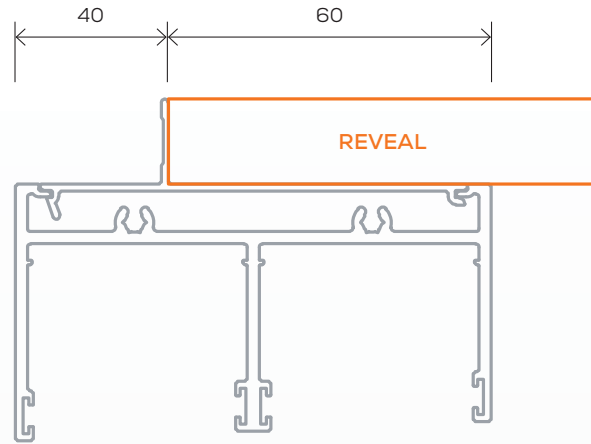

Note: Diagrams are not to scale. They are illustrations only, and may not accurately represent the product. Their purpose is to show the profile dimensions.

Signature Sliding Door (100mm)

80mm '600 pascal sill' available
17mm and 32mm 'low profile sill' available

Signature

Signature Sliding Door (166mm)

80mm '600 pascal sill' available
17mm and 32mm 'low profile sill' available

PROFILE DIMENSIONS

Note: Diagrams are not to scale. They are illustrations only, and may not accurately represent the product. Their purpose is to show the profile dimensions.

Commercial Sliding Door (100mm)

84mm '600 pascal sill' available
19mm 'low profile sill' available

Commercial Sliding Door (150mm)

86mm '600 pascal sill' available
21mm 'low profile sill' available

REVEAL SETBACKS

Note: Diagrams are not to scale

Signature Cavity Sliding Door (100mm)

Signature Cavity Sliding Door (166mm)

REVEAL SETBACKS

Commercial Cavity Sliding Door (100mm)

Commercial Cavity Sliding Door (200mm)

Commercial Cavity Sliding Door (150mm)