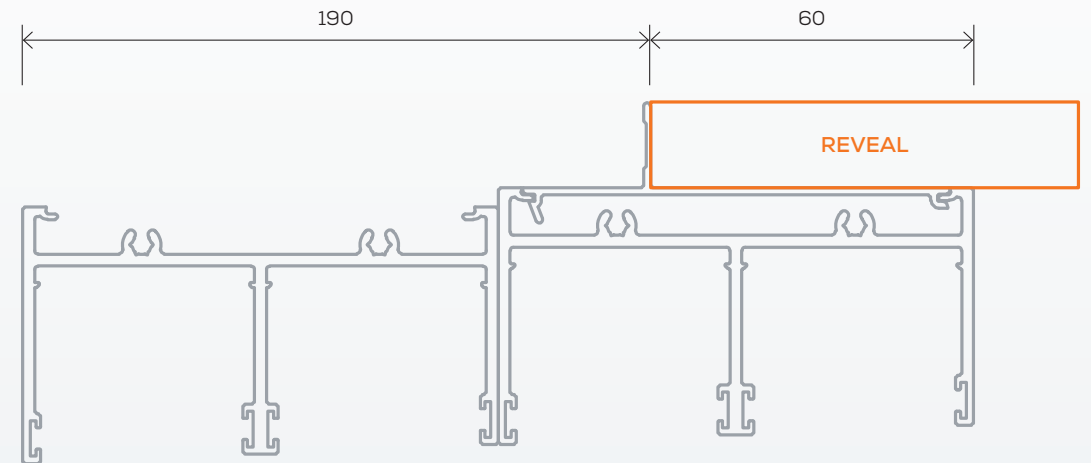

Note: Diagrams are not to scale

Signature Cavity Sliding Door (100mm)

Signature Cavity Sliding Door (166mm)

REVEAL SETBACKS

Commercial Cavity Sliding Door (100mm)

Commercial Cavity Sliding Door (200mm)

Commercial Cavity Sliding Door (150mm)